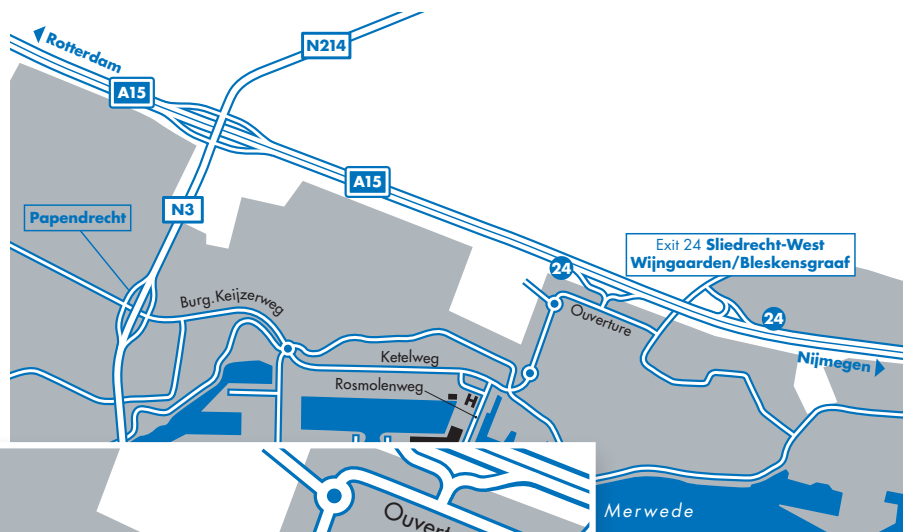

### a. From direction Rotterdam/The Hague

Follow the A15 direction Gorinchem/Nijmegen. Take exit 24, Slidrecht-West/Wijngaarden/Bleskensgraaf, turn right at the end of the exit. Take the second exit at the roundabout and take the first exit at the next roundabout. Follow the road to the right and turn left onto the first street after passing the BP gas station on your right into the Rosmolenweg. After about 500 meters the main entrance is located on your right. For the Gantelweg please turn right at the next street.

### b. From direction Gorinchem/Nijmegen

Follow the A15 direction Dordrecht/Rotterdam. Take exit 24, Slidrecht-West/Wijngaarden, turn left at the end of the exit at the traffic lights. Turn right at the next traffic lights. Continue on this road and take the second exit at the roundabout and take the first exit at the next roundabout.

Follow the road to the right and turn left onto the first street after passing the BP gas station on your right into the Rosmolenweg. After about 500 meters the main entrance is located on your right. For the Gantelweg please turn right at the next street.

### c. From direction Breda

Follow the A16 direction Dordrecht/Rotterdam. Take exit 20, Randweg Dordrecht/'s-Gravendeel/Oud-Beijerland. Turn right at the end of the exit direction Papendrecht/Gorinchem/N3. Take exit Papendrecht after the bridge over the river Beneden Merwede. Turn right at the roundabout, first exit, direction Industrial area Oosteind. Continue on this road and take the third exit at the next roundabout. Turn right onto the fourth street into the Rosmolenweg. After about 500 meters the main entrance is located on your right. For the Gantelweg please turn right at the next street.