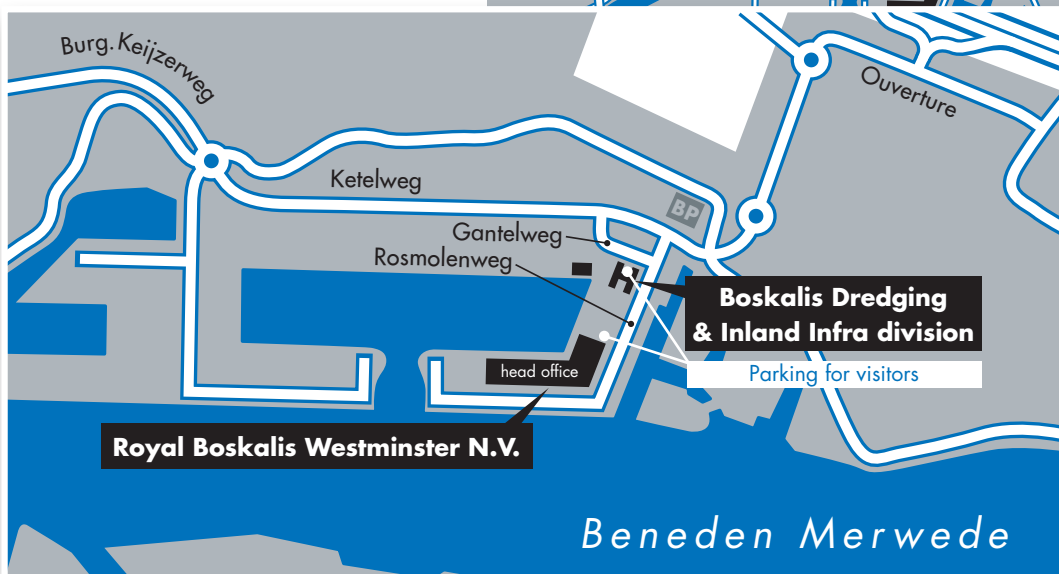

### a. From direction Rotterdam/The Hague

Follow the A15 direction Gorinchem/Nijmegen. Take exit 24, Slidrecht-West/Wijngaarden/Bleskensgraaf, turn right at the end of the exit. Take the second exit at the roundabout and take the first exit at the next roundabout. Follow the road to the right and turn left onto the first street after passing the BP gas station on your right into the Rosmolenweg. After about 500 meters the main entrance is located on your right. For the Gantelweg please turn right at the next street.

### b. From direction Gorinchem/Nijmegen

Follow the A15 direction Dordrecht/Rotterdam. Take exit 24, Slidrecht-West/Wijngaarden, turn left at the end of the exit at the traffic lights. Turn right at the next traffic lights. Continue on this road and take the second exit at the roundabout and take the first exit at the next roundabout.

Follow the road to the right and turn left onto the first street after passing the BP gas station on your right into the Rosmolenweg. After about 500 meters the main entrance is located on your right. For the Gantelweg please turn right at the next street.

### c. From direction Breda

Follow the A16 direction Dordrecht/Rotterdam. Take exit 20, Randweg Dordrecht/'s-Gravendeel/Oud-Beijerland. Turn right at the end of the exit direction Papendrecht/Gorinchem/N3. Take exit Papendrecht after the bridge over the river Beneden Merwede. Turn right at the roundabout, first exit, direction Industrial area Oosteind. Continue on this road and take the third exit at the next roundabout. Turn right onto the fourth street into the Rosmolenweg. After about 500 meters the main entrance is located on your right. For the Gantelweg please turn right at the next street.